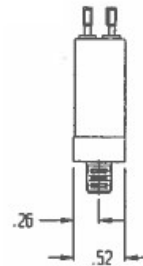

Coaxial 2P2T Relay Switch

DC - 18GHz

- Coaxial 2P2T Switch
- DC-18GHz
- Failsafe without Indicators
- SMA Connectors

Outline Drawing:
All dimensions are in inches

| RF PARAMETERS | | | | | |
|-----------------------|-----|------------|-----|--------|---------|
| Frequency Range (GHz) | | DC-4 | 4-8 | 8-12.4 | 12.4-18 |
| VSWR | Max | 1.2 | 1.3 | 1.4 | 1.5 |
| Insertion Loss (dB) | Max | 0.2 | 0.3 | 0.4 | 0.5 |
| Isolation (dB) | Min | 80 | 70 | 60 | 60 |
| Average Power (Watts) | Typ | 85 | 55 | 45 | 35 |
| Nominal Impedance | | 50Ω | | | |
| Connectors | | SMA Female | | | |