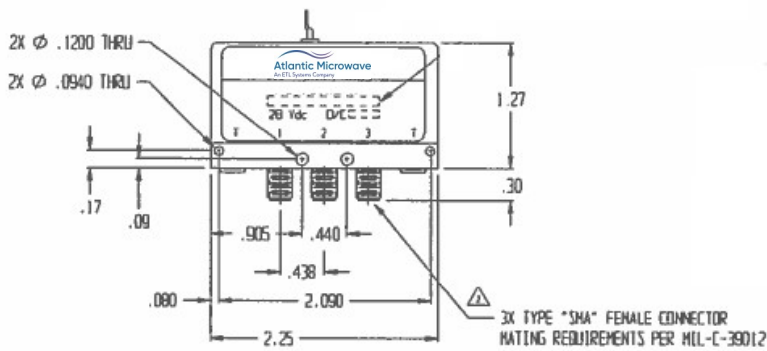

Coaxial 2P2T Relay Switch

DC - 18GHz

- Coaxial 2P2T Switch
- DC-18GHz
- Failsafe without Indicators
- SMA Connectors

Outline Drawing:
All dimensions are in inches

| RF PARAMETERS | | | | | |
|-----------------------|-----|------------|-----|--------|---------|
| Frequency Range (GHz) | | DC-4 | 4-8 | 8-12.4 | 12.4-18 |
| VSWR | Max | 1.2 | 1.3 | 1.4 | 1.5 |
| Insertion Loss (dB) | Max | 0.2 | 0.3 | 0.4 | 0.5 |
| Isolation (dB) | Min | 80 | 70 | 60 | 60 |
| Average Power (Watts) | Typ | 85 | 55 | 45 | 35 |
| Nominal Impedance | | 50Ω | | | |
| Connectors | | SMA Female | | | |

Note 1: The specification provided is at nominal bias voltage and at 25°C unless otherwise specified.
 Note 2: The specification is subject to regular reviews and will be updated from time to time as part of our continuing product development and improved spec accuracy.
 Note 3: Operation beyond the quoted limits stated above may cause instantaneous and permanent damage.