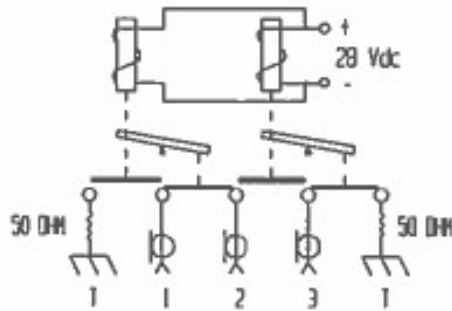

CHARACTERISTICS		
Switching Action		Failsafe without indicators
Operating Voltage (over temp.)		24 – 32 Vdc
Switching Voltage (Min @ 25°C)		2 Vdc
Actuating Current (mA Max)		227 @ 28 Vdc & 25°C
Switching time	Max	15 msec
Life (Min per position)		1 * 10 ^ 6 Cycles
Weight (oz)	Nom	2.1

ENVIRONMENTAL	
Operating Temperature	-40°C to +85°C
Storage Temperature	-55°C to +100°C
Altitude	30,000 Feet Max.

SCHEMATIC DRAWING:

SCHEMATIC SHOWN IN DE-ENERGIZED POSITION